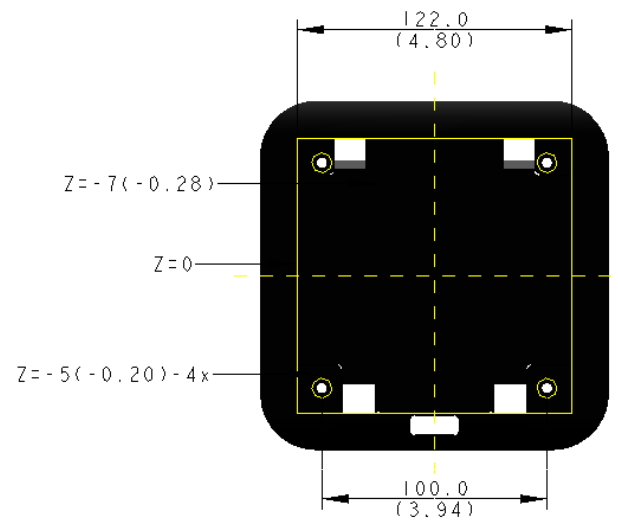

P2412H External Dimension

Nominal Dimensions

Unit: mm (inch)

Back view of Monitor without stand